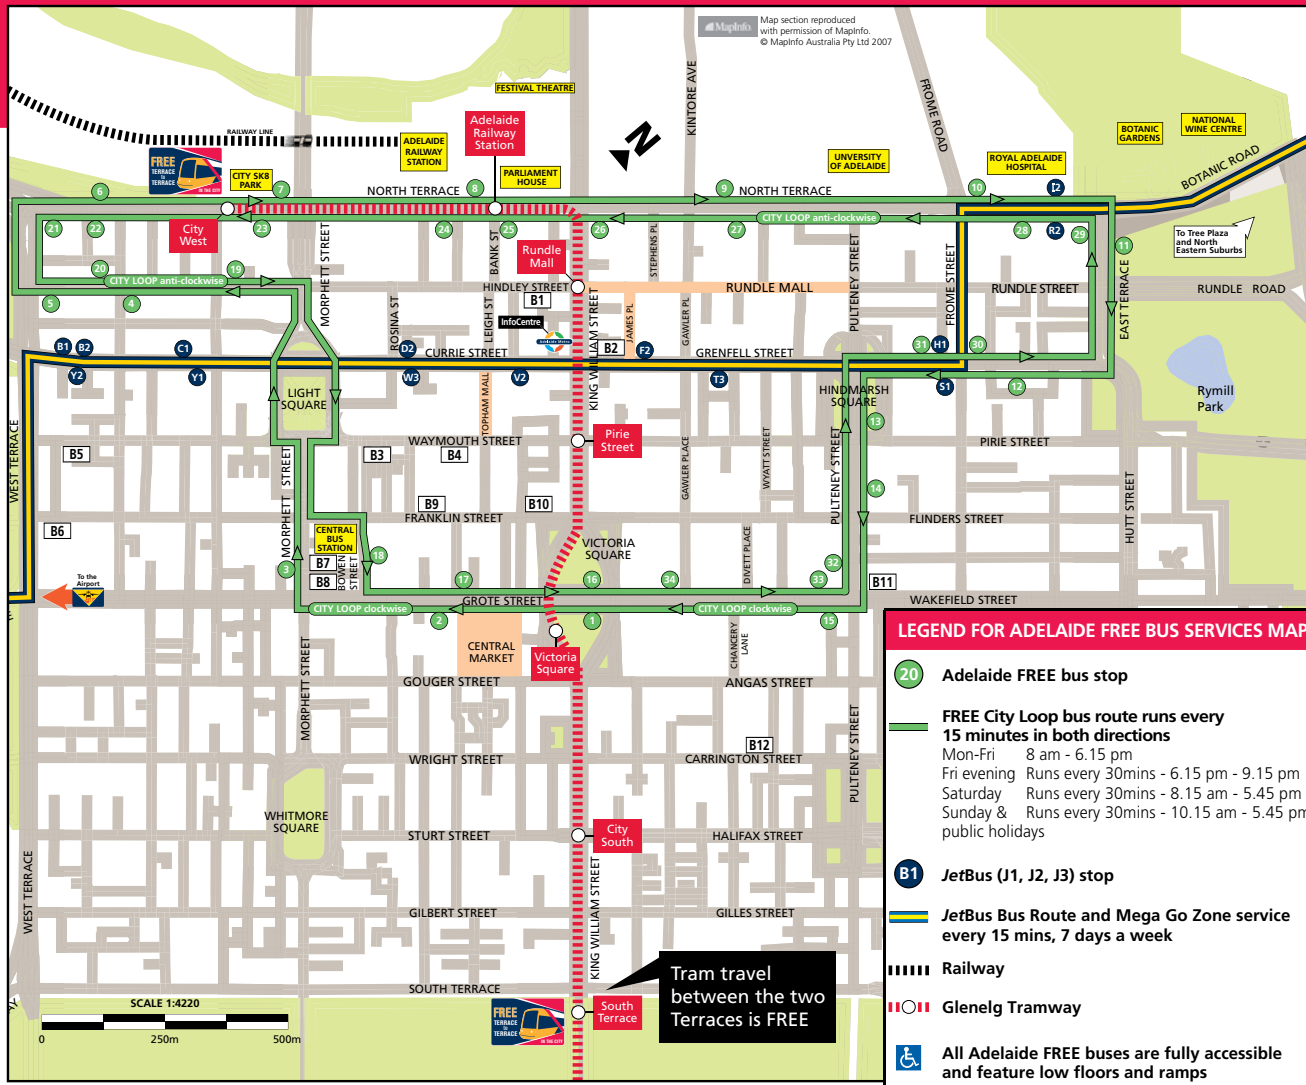

City Loop 99C

- 1 Victoria Square (Trams)
- 2 Central Market (China Town)
- 3 Morphett Street (Family and Community Services)
- 4 Hindley Street (Light Square)
- 5 Hindley Street West (Motels, Cafés, Marcellina's)
- 6 The Terraces West
- 7 Arts Centre (City SK8 Park)
- 8 Adelaide Railway Station (Casino, Hyatt, Festival Centre, Adelaide Convention Centre)
- 9 State Library / Museum / Art Gallery
- 10 Botanic Gardens (Royal Adelaide Hospital, Wine Centre)
- 11 Parklands (Rundle Street)
- 12 Tandanya (Grenfell Street)
- 13 Hindmarsh Square (Pulteney Street)
- 14 St Pauls (Function Centre)
- 15 Fire Station (Wakefield Street)
- 16 Victoria Square (Trams)
- 17 Her Majesty's Theatre (Grote Street)
- 18 Central Bus Station (Backpackers Hostel)
- 19 Hindley Street (Rockford Adelaide)
- 20 Hindley Street West (Motels, Cafés, Marcellina's)
- 21 The Terraces (Newmarket Hotel, Day Surgery)
- 22 University West (George Street)
- 23 Uni of S.A. - City West
- 24 EDS Building (Registration and Licensing)
- 25 Roma Mitchell House (Bank Street)
- 26 Government House (Myer)
- 27 Central Shopping (David Jones)
- 28 Frome Street (Royal Adelaide Hospital)
- 29 Rundle Street (East End, Cafés, Pubs)
- 30 East End
- 31 Hindmarsh Square
- 32 Pulteney Street
- 33 Fire Station (Wakefield Street)
- 34 Gawler Place

BACKPACKERS HOSTELS LEGEND

B1	Tatts Adelaide International Backpackers	B5	My Place Adelaide Backpackers Hostel	B9	Cannon St Backpacker Transit & Travel
B2	Blue Galah Backpackers Hostel	B6	Adelaide Annie's Place Backpackers	B10	Raglan's Backpacker Central
B3	Youth Hostels Association of SA Inc. CYHA	B7	Sunny's Adelaide Backpackers Travels	B11	Backpacker Oz
B4	Shakey's Backpackers International Hostel	B8	Backpack Australia	B12	Adelaide Backpackers Inn